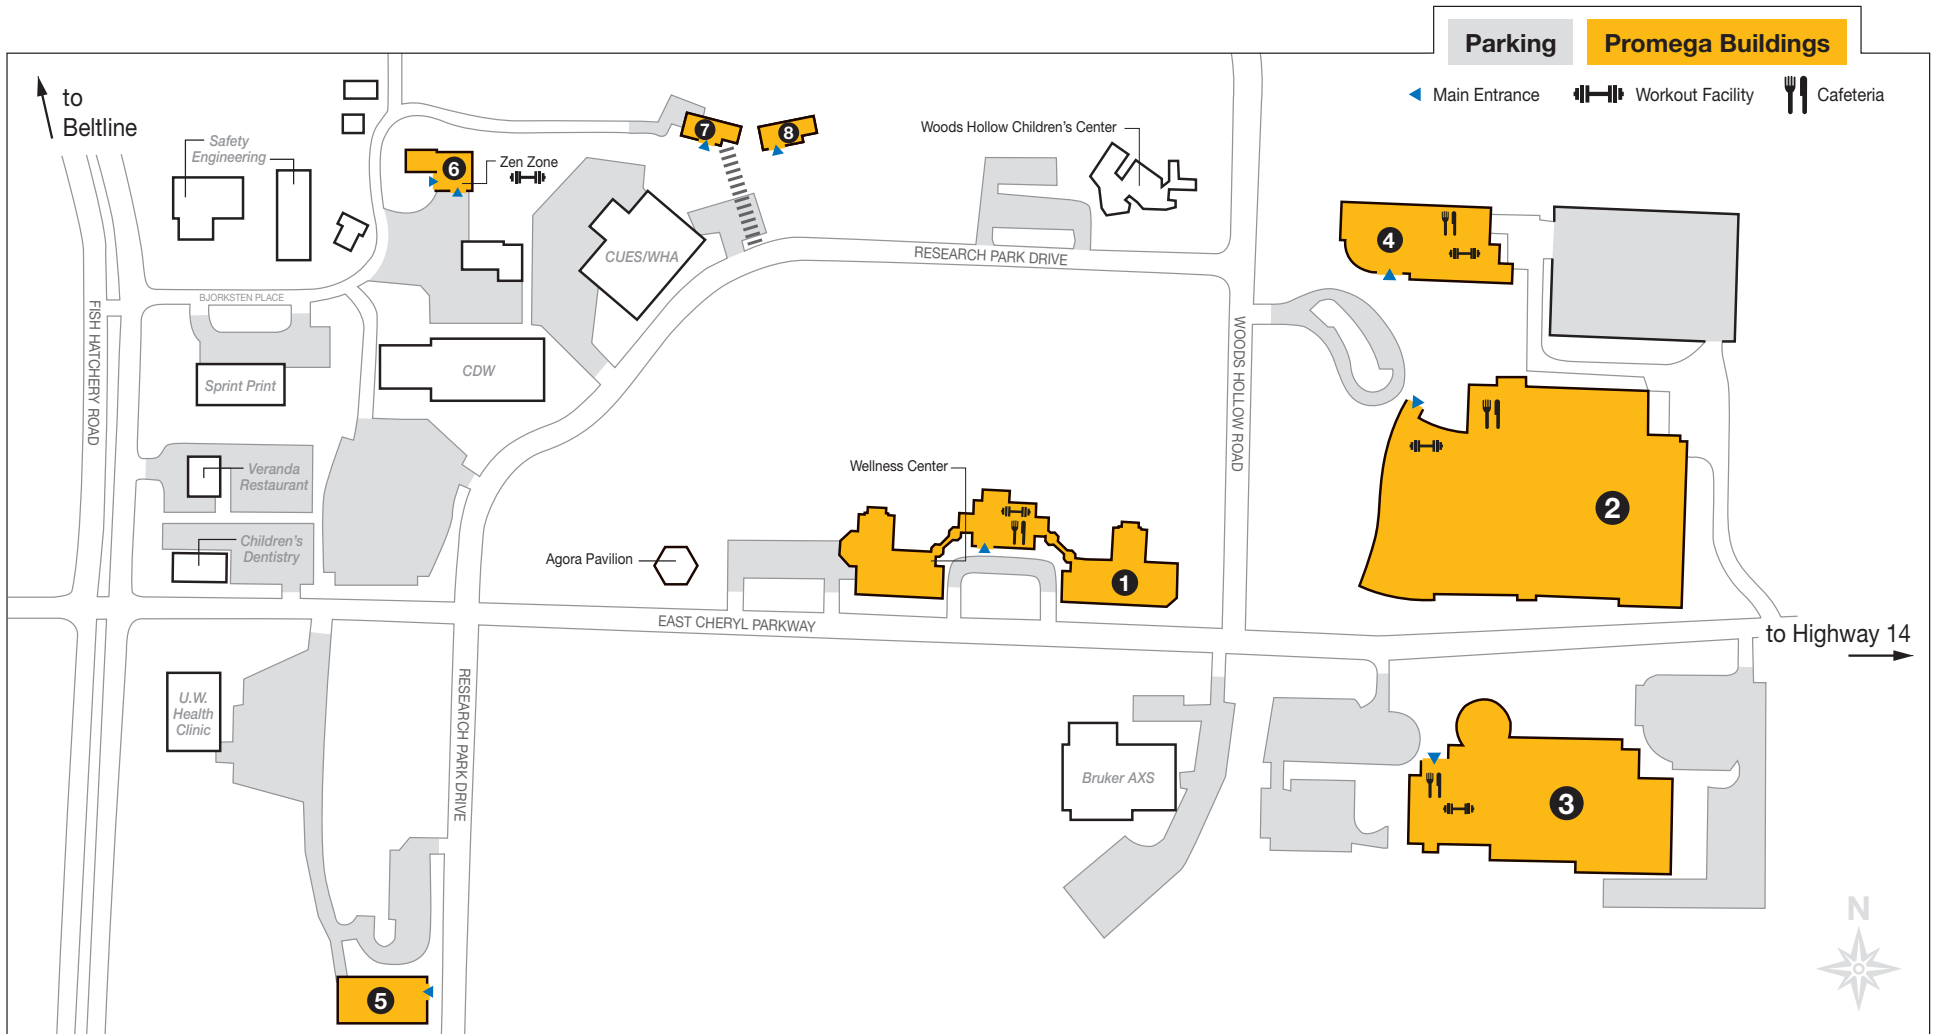

Promega Campus Map

Promega Corporation 2800 Woods Hollow Road Madison, WI 53711-5399 United States
tel: 608.274.4330 toll: 800.356.9526 www.promega.com

- 1** **Agora Promega Headquarters**
5500 East Cheryl Parkway, Suite 110
- 2** **Feynman Center Manufacturing**
2780 Woods Hollow Road
- 3** **BioPharmaceutical Technology Center (BTC) Manufacturing**
5445 East Cheryl Parkway
- 4** **Research & Development Center (RDC) R&D**
2800 Woods Hollow Road

- 5** **Terso Subsidiary**
5540 Research Parkway
- 6** **Faraday Center R&D**
2800 South Fish Hatchery Road
- 7** **Guest House & Conference Center**
5474 Bjorksten Place
- 8** **Earth House**
5472 Bjorksten Place

Not Shown:

- Rosalind Franklin Center (RFC) Production**
2617 Progress Road, Madison, WI 53716
- CPD Operations**
2920 Commerce Park Drive, Fitchburg, WI 53719
- Aviation Operations**
3792 Corben Court, Madison, WI 53704